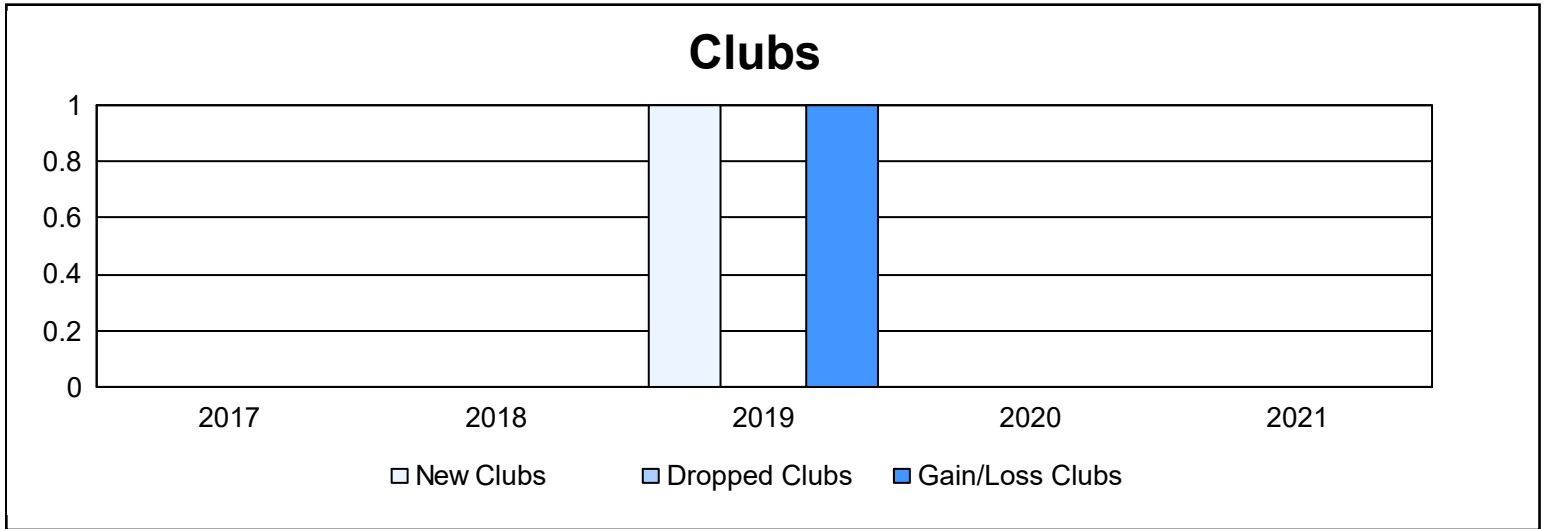

Year	New Clubs	Dropped Clubs	Gain/Loss Clubs	New Members	Charter Members	Reinstate Members	Transfer Members	Total Member Added	Total Members Dropped	Gain/Loss Members
2016-2017	0	0	0	152	4	10	8	174	199	-25
2017-2018	0	0	0	135	3	6	7	151	150	1
2018-2019	1	0	1	116	36	1	4	157	134	23
2019-2020	0	0	0	120	2	8	8	138	125	13
2020-2021	0	0	0	110	2	3	8	123	211	-88
<b>Average</b>	<b>0</b>	<b>0</b>	<b>0</b>	<b>127</b>	<b>9</b>	<b>6</b>	<b>7</b>	<b>149</b>	<b>164</b>	<b>-15</b>

### Membership Composition June 2021 Cumulative