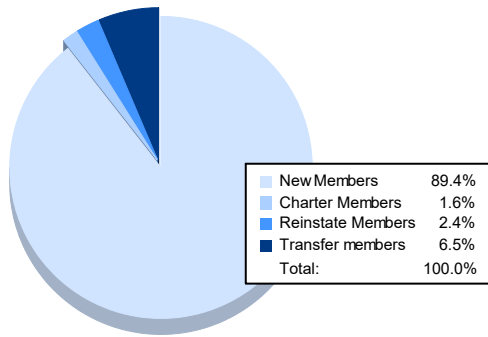

Year	New Clubs	Dropped Clubs	Gain/Loss Clubs	New Members	Charter Members	Reinstate Members	Transfer Members	Total Member Added	Total Members Dropped	Gain/Loss Members
2016-2017	0	0	0	152	4	10	8	174	199	-25
2017-2018	0	0	0	135	3	6	7	151	150	1
2018-2019	1	0	1	116	36	1	4	157	134	23
2019-2020	0	0	0	120	2	8	8	138	125	13
2020-2021	0	0	0	110	2	3	8	123	211	-88
<b>Average</b>	<b>0</b>	<b>0</b>	<b>0</b>	<b>127</b>	<b>9</b>	<b>6</b>	<b>7</b>	<b>149</b>	<b>164</b>	<b>-15</b>

### Membership Composition June 2021 Cumulative