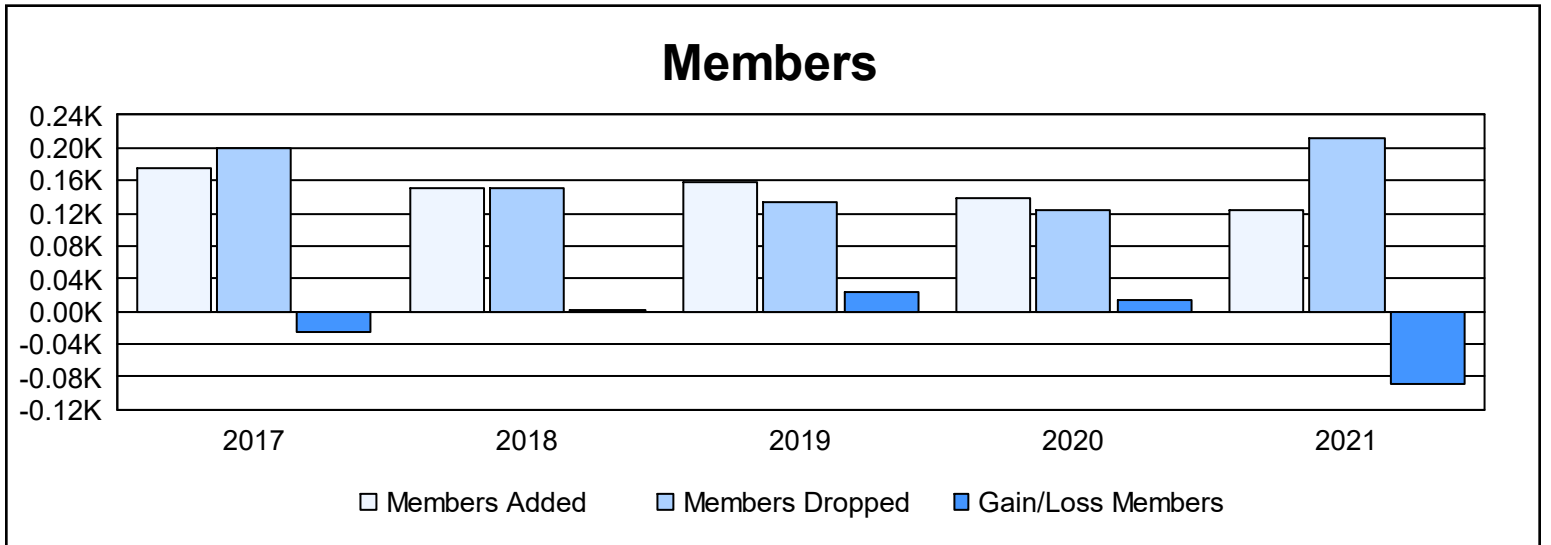

Year	New Clubs	Dropped Clubs	Gain/Loss Clubs	New Members	Charter Members	Reinstate Members	Transfer Members	Total Member Added	Total Members Dropped	Gain/Loss Members
2016-2017	0	0	0	152	4	10	8	174	199	-25
2017-2018	0	0	0	135	3	6	7	151	150	1
2018-2019	1	0	1	116	36	1	4	157	134	23
2019-2020	0	0	0	120	2	8	8	138	125	13
2020-2021	0	0	0	110	2	3	8	123	211	-88
<b>Average</b>	<b>0</b>	<b>0</b>	<b>0</b>	<b>127</b>	<b>9</b>	<b>6</b>	<b>7</b>	<b>149</b>	<b>164</b>	<b>-15</b>

### Membership Composition June 2021 Cumulative